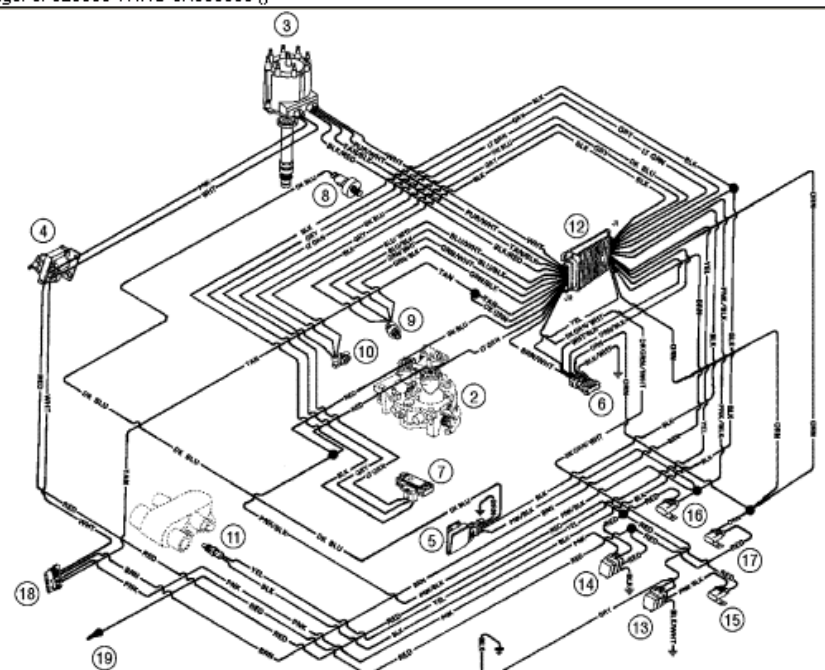

Parts List

Ref	Class	Part	Description	Qty	Comment	Footnote
-	84	807700A 2	WIRING HARNESS (EFI)	1		

1. FUEL PUMP
2. THROTTLE BODY
3. DISTRIBUTOR
4. COIL
5. ELECTRONIC SPARK CONTROL (KS) MODULE
6. DATA LINK CONNECTOR (DLC)
7. MANIFOLD ABSOLUTE PRESS. (MAP) SENSOR
8. KNOCK SENSOR
9. IDLE AIR CONTROL (IAC)
10. THROTTLE POSITION (TP) SENSOR
11. ENGINE COOLANT TEMP. (ECT) SENSOR
12. ELECTRONIC CONTROL MODULE (ECM)
13. FUEL PUMP RELAY
14. IGNITION/SYSTEM RELAY
15. FUSE (15 AMP) FUEL PUMP
16. FUSE (15 AMP) ECM/DLC/BATTERY
17. FUSE (10 AMP) ECM/IGNITION/KNOCK MOD.
18. HARNESS CONNECTOR
19. POSITIVE (+) WIRE TO CIRCUIT BREAKER